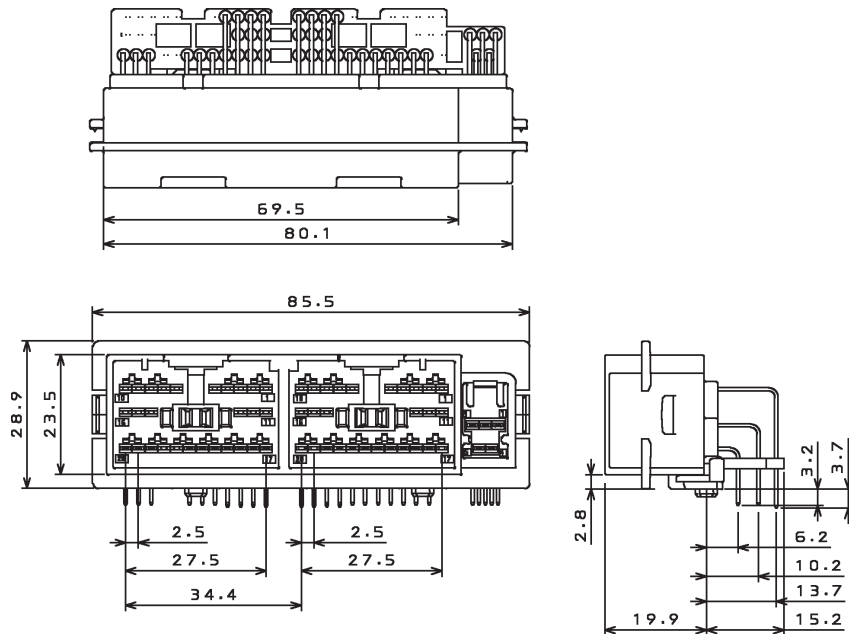

MX17 SERIES CONNECTORS

Complete Mating Connector for Air Bags

28 Contact Socket Housing (M17028SN2)

61 Contact Angle Pinheader (MX17061NA1)

• Please consult JAE for verification of product availability.

Dimensions in mm (inches).