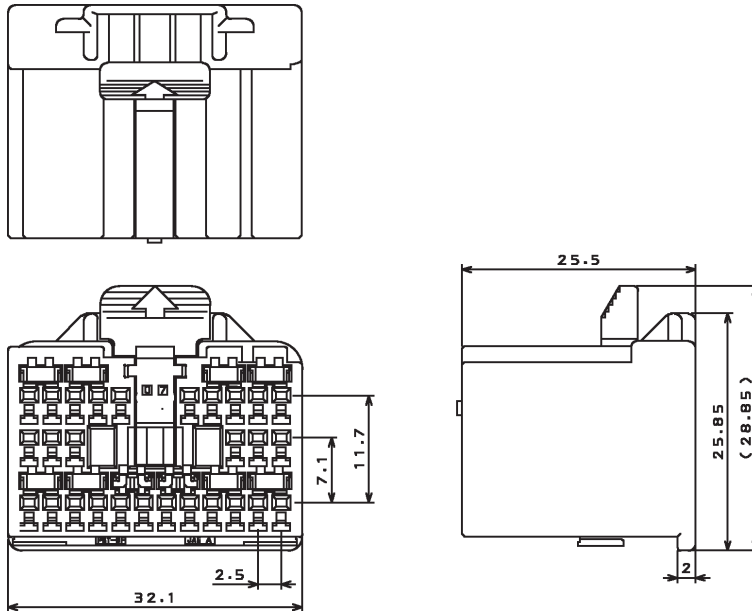

MX17 SERIES CONNECTORS

Complete Mating Connector for Air Bags

28 Contact Socket Housing (M17028SN2)

61 Contact Angle Pinheader (MX17061NA1)

• Please consult JAE for verification of product availability.

Dimensions in mm (inches).